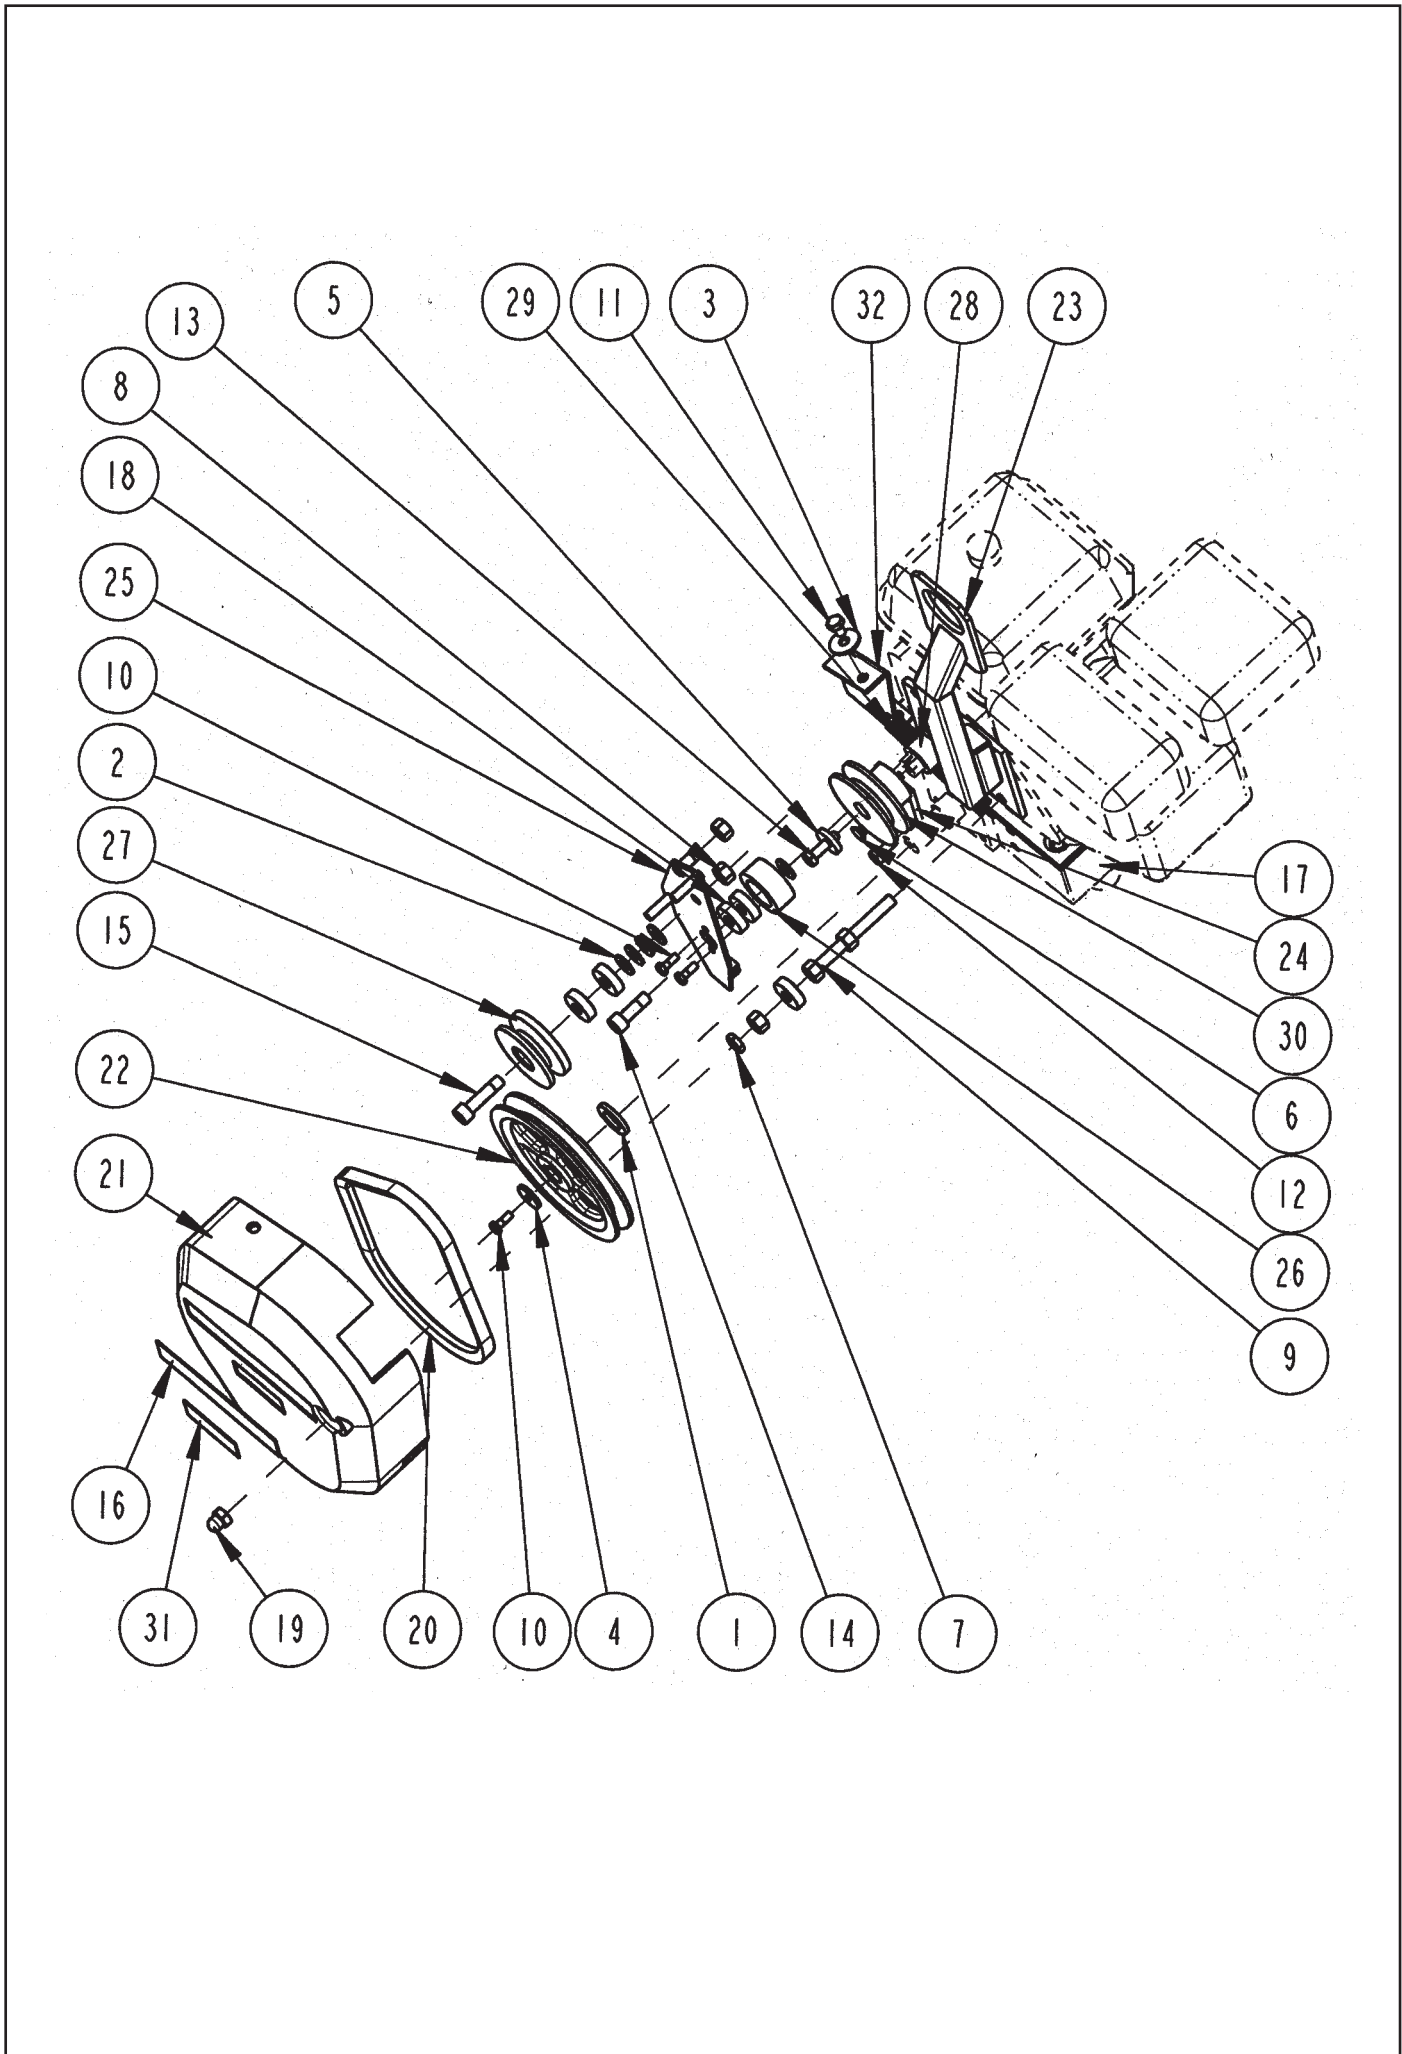

SPARE PART LIST

		TREMIX Trowel G610B		
Date 0603				
Pos	NO	DENOMINATION		Qty
1		Washer	20x34x4	1
2		Washer	BRB 10.5x21x2 fzb	5
3		Washer	SRKB 9x28x2 fzb	1
4		Washer	TBRBSB 6.5x25x3 fzb	1
5		Washer	TBRBSB 8.4x26x5	1
6		Screw	MF6S 8x20 fzb	1
7		Nut	M6LM 10	1
8		Nut	M6M 10	5
9		Flat key	PS 10x90 fzb	1
10		Screw	M6S 6x16 fzb	3
11		Screw	M6S 8x12 fzb	1
12		Screw	M6S 8x20 fzb	1
13		Screw	M6s 8x30 fzb	1
14		Screw	MC6S 10x30 fzb	1
15		Screw	MC6S 10x40 fzb	1
16	002217	Decal "Tremix"		1
17	002223	Worm gear unit		1
18	002226	Ball bearing		5
19	002773	Cupol locking nut		1
20	002808	V-belt		1
21	022314	Belt protection		1
22	032629	Belt wheel		1
23	033057	Lifting eye		1
24	047786	Bracket		1
25	047787	Tension arm		1
26	047789	Bearing sleeve		1
27	047790	Belt tightener		1
28	047867	Sleeve		1
29	047871	Spring		1
30	048972	Pulley		1
31	048980	Decal "G 610 B"		1
32	049047	Belt protection bracket		1