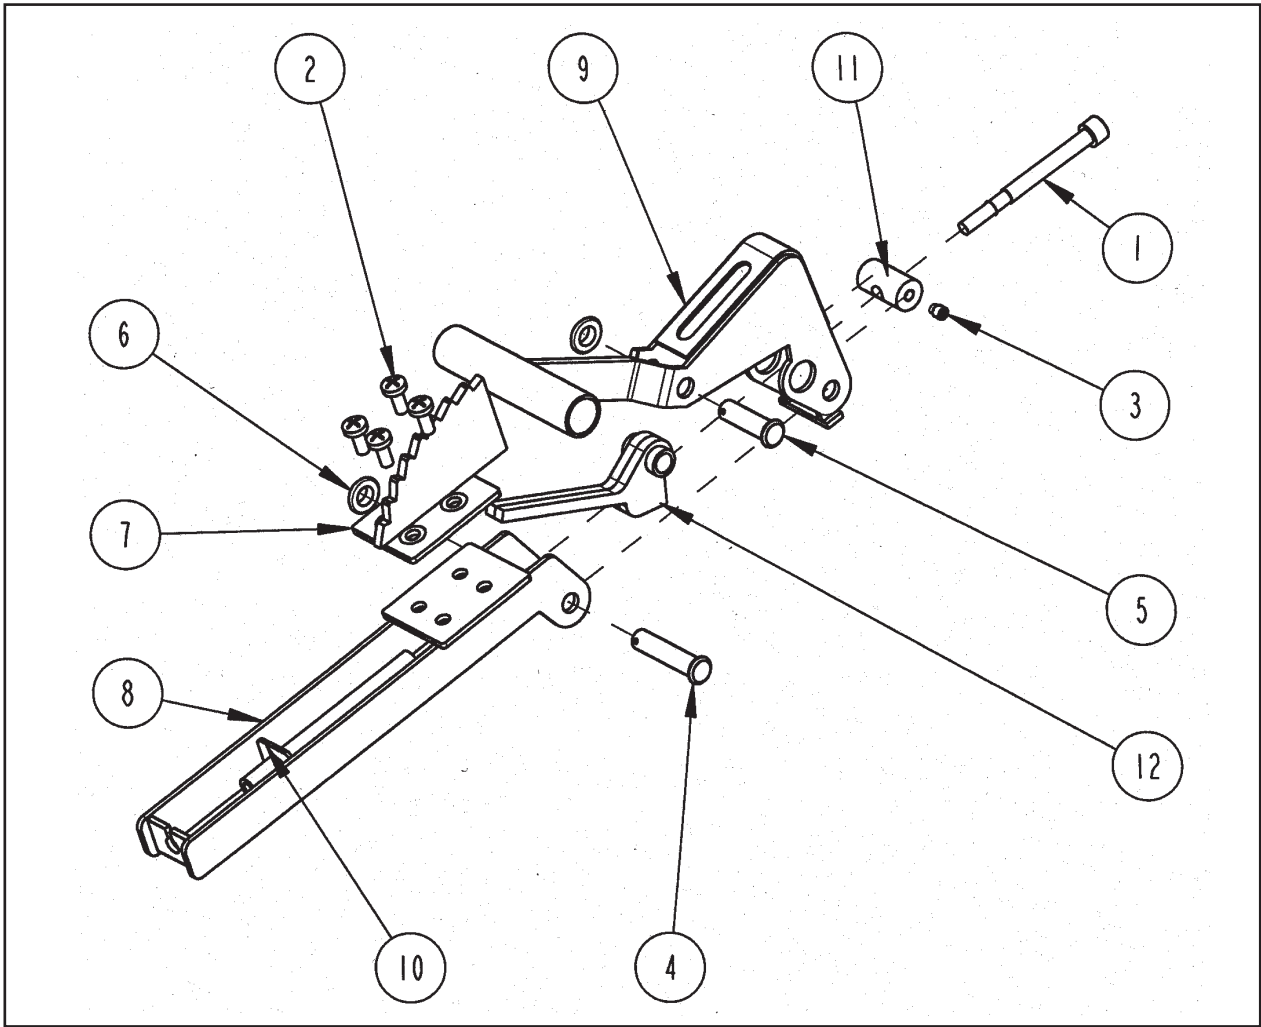

SPARE PART LIST

		TREMIX Trowel G610B		
Date 0603				
Pos	NO	DENOMINATION		Qty
1		Washer	20x34x4	1
2		Washer	BRB 10.5x21x2 fzb	5
3		Washer	SRKB 9x28x2 fzb	1
4		Washer	TBRBSB 6.5x25x3 fzb	1
5		Washer	TBRBSB 8.4x26x5	1
6		Screw	MF6S 8x20 fzb	1
7		Nut	M6LM 10	1
8		Nut	M6M 10	5
9		Flat key	PS 10x90 fzb	1
10		Screw	M6S 6x16 fzb	3
11		Screw	M6S 8x12 fzb	1
12		Screw	M6S 8x20 fzb	1
13		Screw	M6s 8x30 fzb	1
14		Screw	MC6S 10x30 fzb	1
15		Screw	MC6S 10x40 fzb	1
16	002217	Decal "Tremix"		1
17	002223	Worm gear unit		1
18	002226	Ball bearing		5
19	002773	Cupol locking nut		1
20	002808	V-belt		1
21	022314	Belt protection		1
22	032629	Belt wheel		1
23	033057	Lifting eye		1
24	047786	Bracket		1
25	047787	Tension arm		1
26	047789	Bearing sleeve		1
27	047790	Belt tightener		1
28	047867	Sleeve		1
29	047871	Spring		1
30	048972	Pulley		1
31	048980	Decal "G 610 B"		1
32	049047	Belt protection bracket		1

SPARE PART LIST

TREMIX Trowel G610B

Date 0603

Pos	NO	DENOMINATION	Qty
1		Spring washer FBB M6	8
2		Spring washer FBB M10	4
3		Nut M6M 10	4
4		Screw M6S 10x16 fzb	4
5		Screw M6S 6x30 fzb	8
6		Carriage bolt MVBF 10x35 fzb	4
7	001905	Grease nipple	4
8	048968	Set of 4 blades	1
9	033081	Floating disc	1
10	033026	Hub	1
11	033027	Blade shaft	4
12	033030	Blade ring	1

SPARE PART LIST

Date 0603		TREMIX Trowel G610B		
Pos	NO	DENOMINATION		Qty
1		Screw	MC6S 8x80 fzb	1
2		Screw	MRX 6x14 fzb	4
3		Socket screw	S6SS 6x8 fzb	1
4	002421	Cyl. bolt		1
5	002422	Cyl. bolt		1
6	002817	Lock washer		2
7	048946	Geared disc		1
8	048987	Lever bracket		1
9	033058	Arm		1
10	048939	Nut		1
11	048944	Wire bracket		1
12	048993	Latch		1
1		Washer	BRB 10.5x21x2 fzb	1
2		Spring pin	FRP 5x30	1
3		Socket screw	T&SS 5x12 fzb	2
4	000039	Flange bearing		1
5	045837	Knob		1
6	045839	Guide		1
7	045840	Adjustment screw		1
8	045902	Decal throttle lever		1
9	046343	Adjustment nut		1
10	047866	Distance sleeve		1
11	048998	Bearing bracket		1
12	048999	Nipple		1