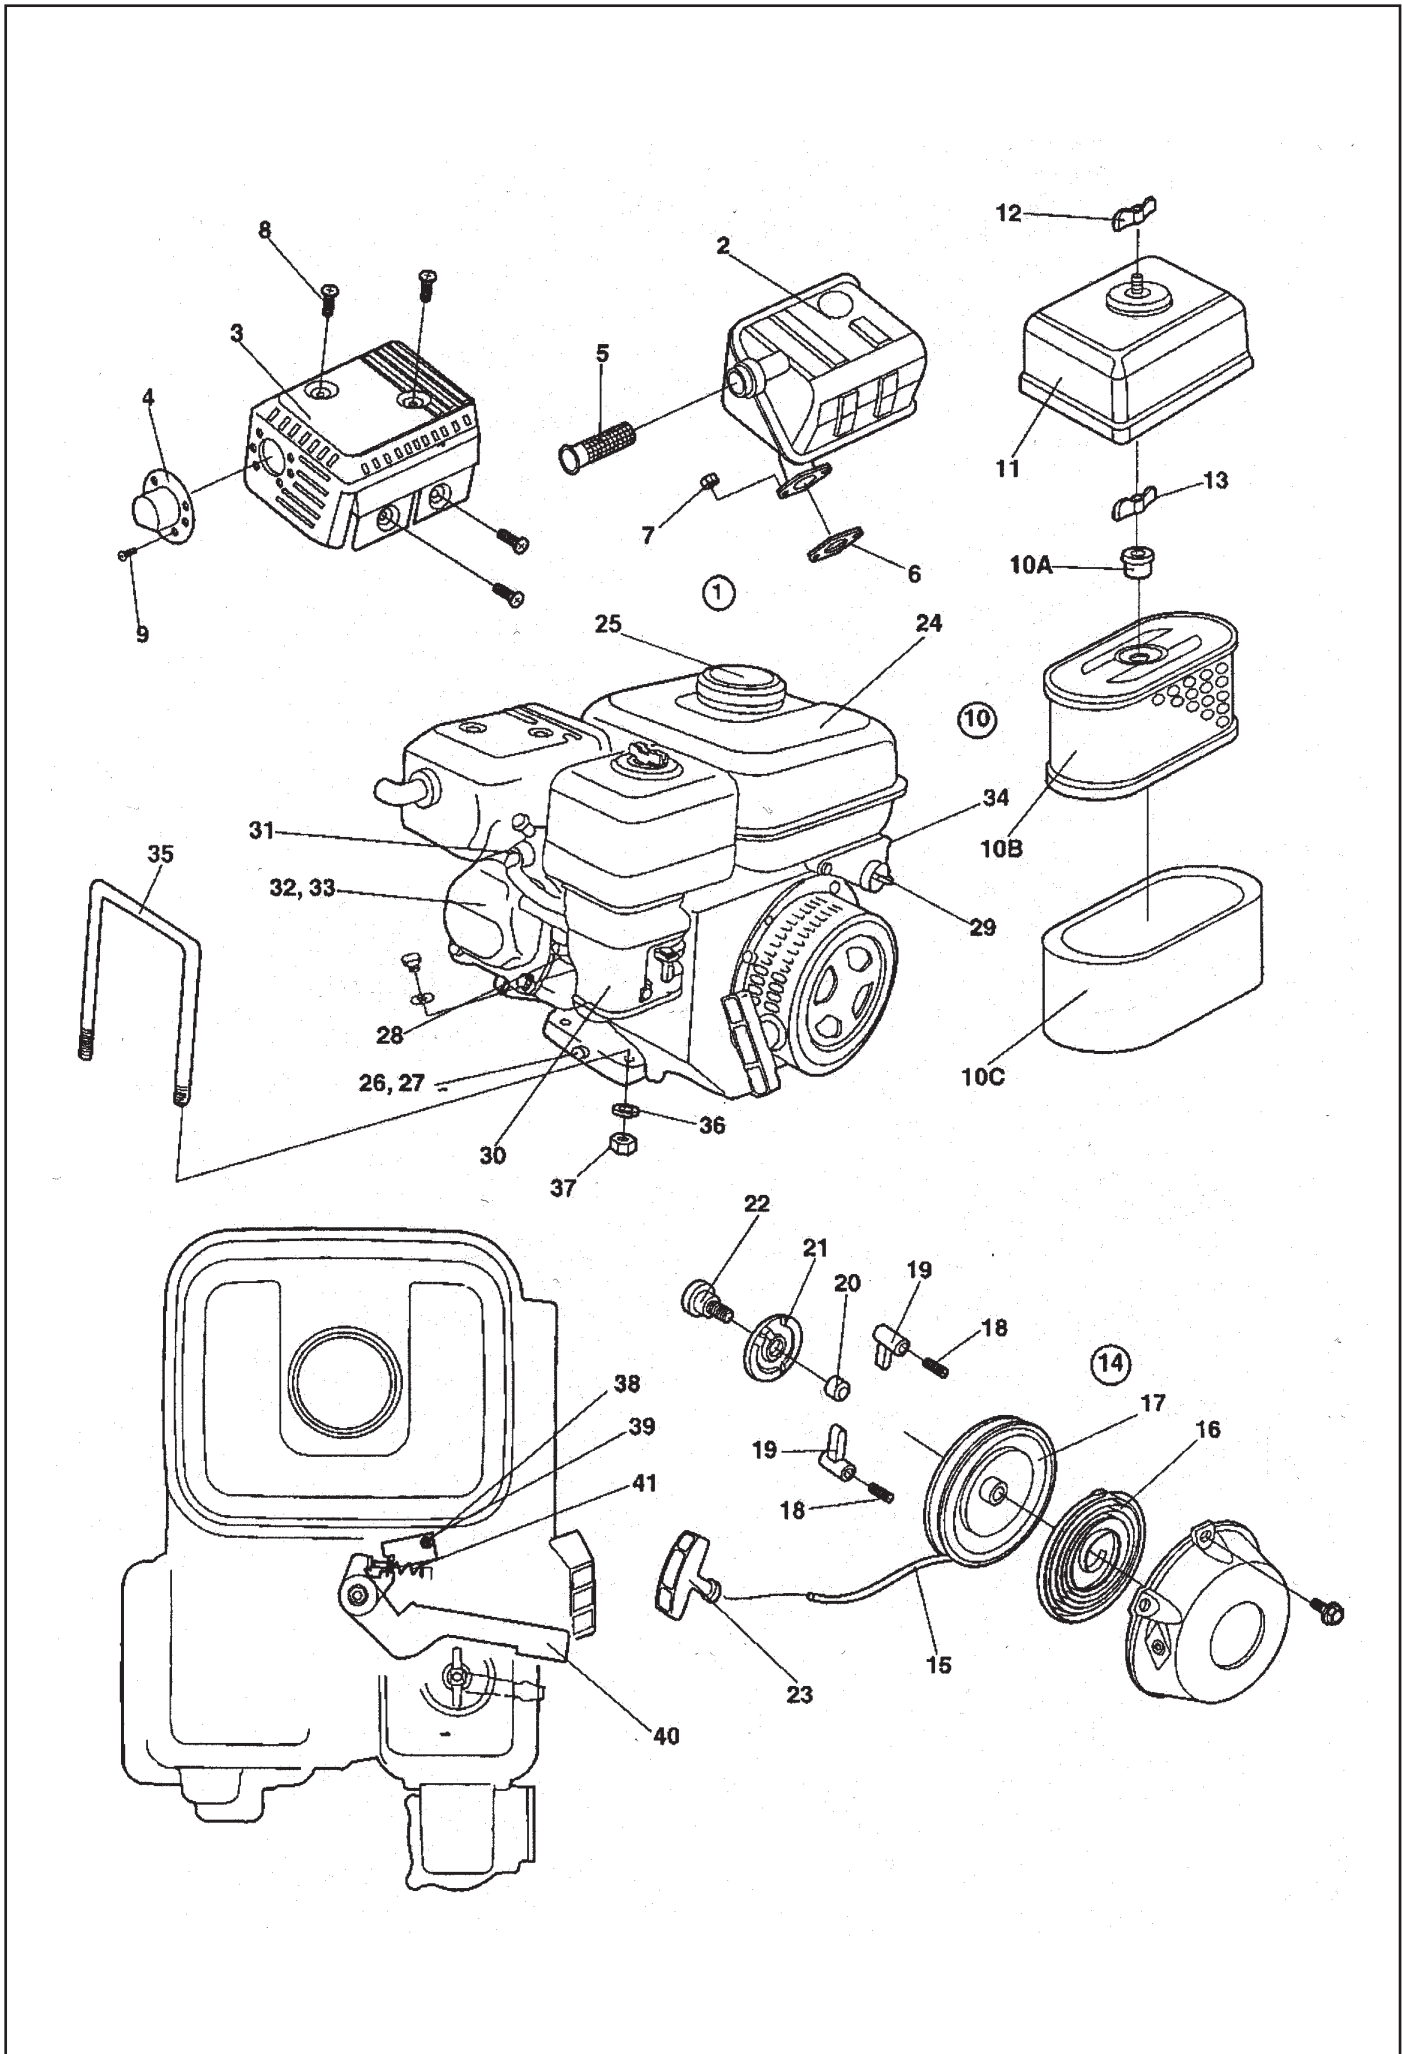

SPARE PART LIST

TREMIX Trowel G610B

Date 0603

Pos	NO	DENOMINATION	Qty
1	282190	Engine	1
2	239059	Muffler	1
2	383031	Catalyser	1
3	239060	Muffler cover, upper	1
4	239062	Exhaust pipe	1
5	238322	Arrester, spark	1
6	239063	Gasket, muffler	1
7	533023	Screw	2
8	533023	Screw	4
9	100900105	Screw	1
10	239064	Air cleaner element, cpl	1
10-A	239772	Grommet	1
10-B	-	Air filter	1
10-C	939868	Air filter, outer	1
11	239685	Cover	1
12	238314	Nut	1
13	239771	Nut	1
14	239065	Recoil starter, cpl	1
15	239374	Starter rope	1
16	239375	Spring	1
17	239376	Reel	1
18	239377	Spring	1
19	239378	Ratchet	2
20	239379	Friction spring	2
21	239380	Guide	1
22	239381	Screw	1
23	239391	Handle	1
24	239066	Fuel tank	1
25	239324	Fuel tank cap	1
26	239682	Plug	2
27	238303	Gasket	2
28	238306	Oil plug	1
29	238298	Stop button	1
30	239061	Carburettor	1
31	924842	Spark plug	1
32	238301	Gasket	1
33	239854	Gasket	1
34	239680	Oil alert sensor	1
35	-	Not used on this model	
36	-	Washer	1
37	-	Nut	1
38	382111	Lock washer	1
39	508073	Screw	1
40	382714	Throttle control arm	1
41	282371	Spring	1