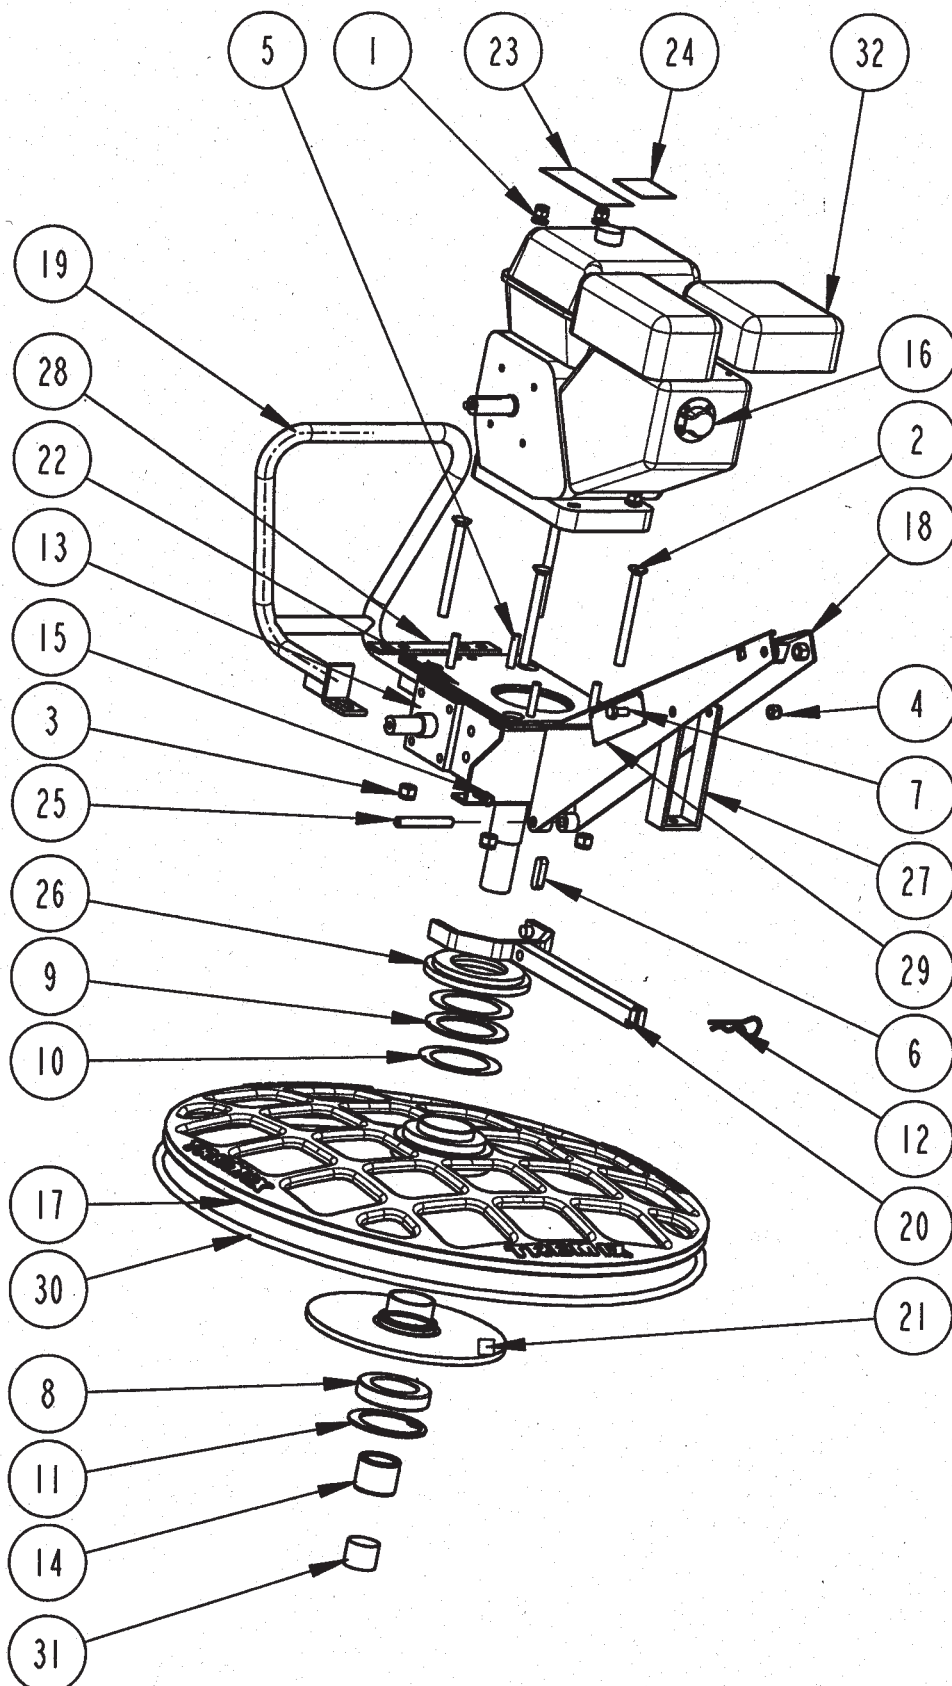

SPARE PART LIST

	TREMIX Trowel G610B
Date 0603	

Pos	NO	DENOMINATION	Qty	
1		Washer	TBR SB 13x3 6x6 fzb	1
2		Screw	MRX 5x30 fzb	1
3		Screw	MRX 5x8 fzb	2
4		Locking nut	M6M 5 Nyloc	3
5		Locking nut	M6M 8 Nyloc	2
6		Nut	M6M 8	1
7		Screw	M6S 10x16 fzb	2
8		Screw	M6S 8x18 fzb	3
9		Carriage bolt	MVBF 10x80 fxb	1
10	001213	Rubber grip		2
11	001739	Throttle controls		1
12	002227	Clutch handle		1
13	002815	Rubber clamp		2
14	002816	End cap		1
15	022302	Handle bracket		1
16	022304	Handle		1
17	033085	Quick Pitch		1
18	046431	Cable clamp		1
19	048978	Clutch wire		1
20	048979	Throttle wire		1
21	048986	Holder		1
22	049000	Blade adjusting wire		1
23	049051	Locking lever		1
24	049052	Distance sleeve		2
25	281898	Decal, ear protection		1
26	364758	Handle holder		1
27	364759	Handle		1

SPARE PART LIST

TREMIX Trowel G610B

Date 0603

Pos	NO	DENOMINATION	Qty
1		Washer	4
2		Screw	4
3		Locking nut	5
4		Locking nut	5
5		Flat key	4
6		Flat key	1
7		Screw	1
8	000115	Ball bearing	1
9	000165	Axial bearing	1
10	000166	Axial washer	2
11	000457	Retaining ring	1
12	001961	Spring coffer	1
13	002223	Worm gear unit	1
14	002225	Lubricating bearing	1
15	002228	Adjustment screw	1
16	002820	Deflektor	1
17	022301	Protection ring	1
18	022302	Handle bracket	1
19	033059	Tilting bracket	1
20	033063	Fork	1
21	033090	Pressure plate	1
22	033091	Engine bracket	1
23	046239	Decal, "Remove disc"	1
24	046764	Dekal "Tilted pos..."	1
25	047860	Shaft	1
26	048926	Pressure sleeve	1
27	048986	Holder	1
28	048996	Distance plate	1
29	049053	CE sign plate	1
30	049057	PVC-ring	1
31	049062	Distance sleeve	1
32	282190	Engine Honda GX120 K1	1