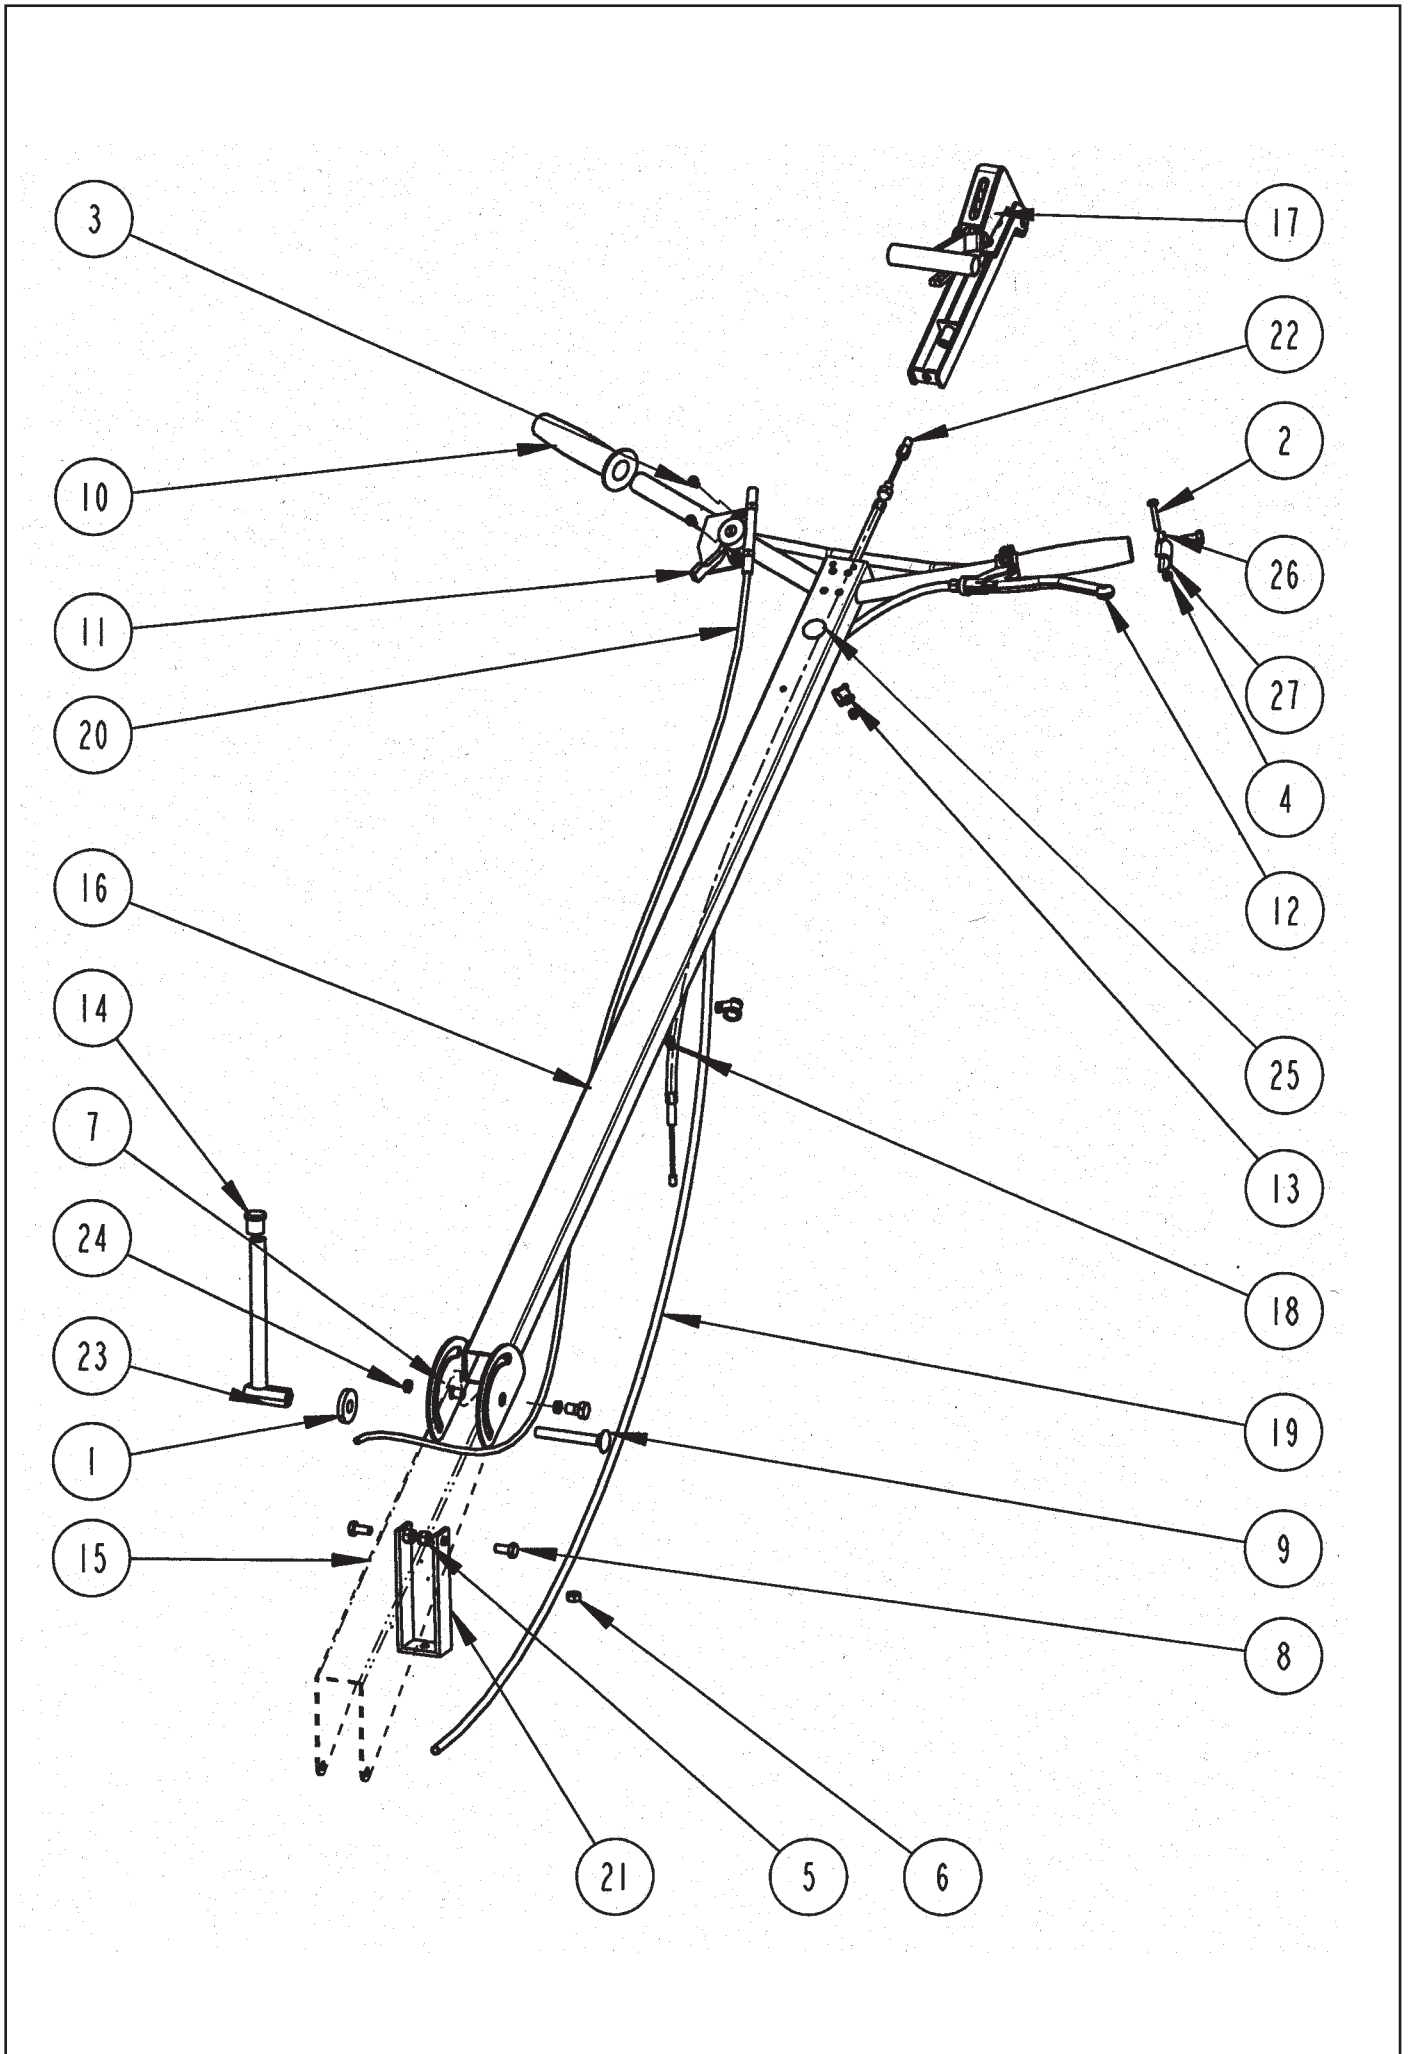

SPARE PARTS LIST

Tremix Trowel G 610 B

TREMIX®

SPARE PART LIST

TREMIX Trowel G610B

Date 0601

Contents

Page 4-5	Handle
Page 6-7	Rotor
Page 8-9	Coupling
Page 10-11	Spider
Page 12-13	Quick Pitch
Page 14-15	Engine

SPARE PART LIST

	TREMIX Trowel G610B
Date 0603	

Pos	NO	DENOMINATION	Qty	
1		Washer	TBR SB 13x3 6x6 fzb	1
2		Screw	MRX 5x30 fzb	1
3		Screw	MRX 5x8 fzb	2
4		Locking nut	M6M 5 Nyloc	3
5		Locking nut	M6M 8 Nyloc	2
6		Nut	M6M 8	1
7		Screw	M6S 10x16 fzb	2
8		Screw	M6S 8x18 fzb	3
9		Carriage bolt	MVBF 10x80 fxb	1
10	001213	Rubber grip		2
11	001739	Throttle controls		1
12	002227	Clutch handle		1
13	002815	Rubber clamp		2
14	002816	End cap		1
15	022302	Handle bracket		1
16	022304	Handle		1
17	033085	Quick Pitch		1
18	046431	Cable clamp		1
19	048978	Clutch wire		1
20	048979	Throttle wire		1
21	048986	Holder		1
22	049000	Blade adjusting wire		1
23	049051	Locking lever		1
24	049052	Distance sleeve		2
25	281898	Decal, ear protection		1
26	364758	Handle holder		1
27	364759	Handle		1

SPARE PART LIST

TREMIX Trowel G610B

Date 0603

Pos	NO	DENOMINATION	Qty
1		Washer	4
2		Screw	4
3		Locking nut	5
4		Locking nut	5
5		Flat key	4
6		Flat key	1
7		Screw	1
8	000115	Ball bearing	1
9	000165	Axial bearing	1
10	000166	Axial washer	2
11	000457	Retaining ring	1
12	001961	Spring coffer	1
13	002223	Worm gear unit	1
14	002225	Lubricating bearing	1
15	002228	Adjustment screw	1
16	002820	Deflektor	1
17	022301	Protection ring	1
18	022302	Handle bracket	1
19	033059	Tilting bracket	1
20	033063	Fork	1
21	033090	Pressure plate	1
22	033091	Engine bracket	1
23	046239	Decal, "Remove disc"	1
24	046764	Dekal "Tilted pos..."	1
25	047860	Shaft	1
26	048926	Pressure sleeve	1
27	048986	Holder	1
28	048996	Distance plate	1
29	049053	CE sign plate	1
30	049057	PVC-ring	1
31	049062	Distance sleeve	1
32	282190	Engine Honda GX120 K1	1