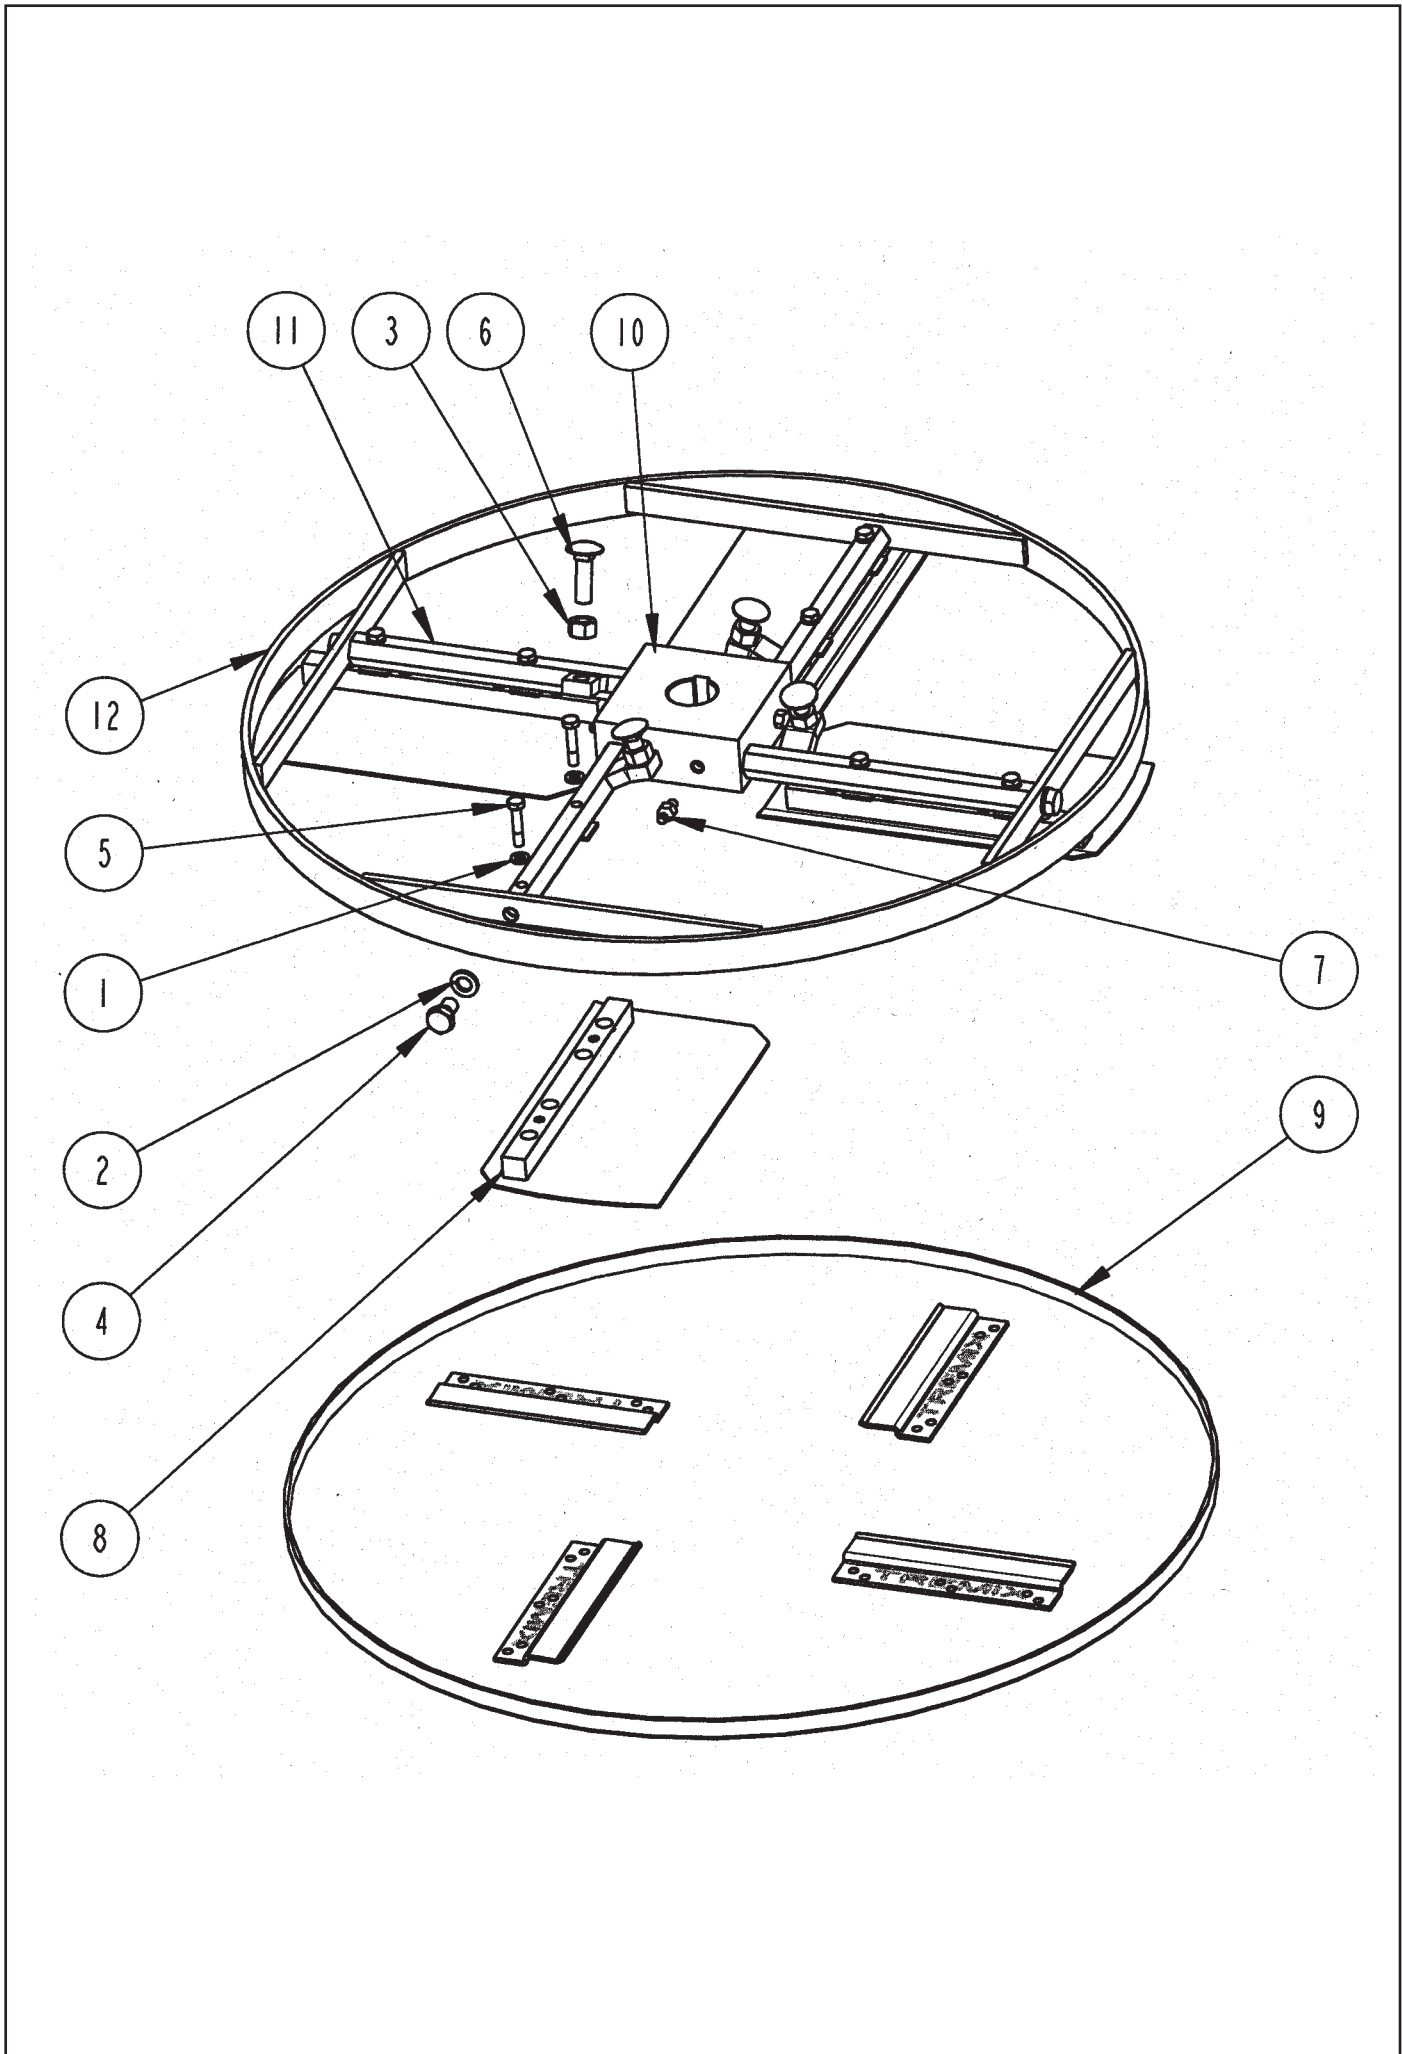

SPARE PART LIST

TREMIX Trowel G610B

Date 0603

Pos	NO	DENOMINATION	Qty
1		Spring washer FBB M6	8
2		Spring washer FBB M10	4
3		Nut M6M 10	4
4		Screw M6S 10x16 fzb	4
5		Screw M6S 6x30 fzb	8
6		Carriage bolt MVBF 10x35 fzb	4
7	001905	Grease nipple	4
8	048968	Set of 4 blades	1
9	033081	Floating disc	1
10	033026	Hub	1
11	033027	Blade shaft	4
12	033030	Blade ring	1