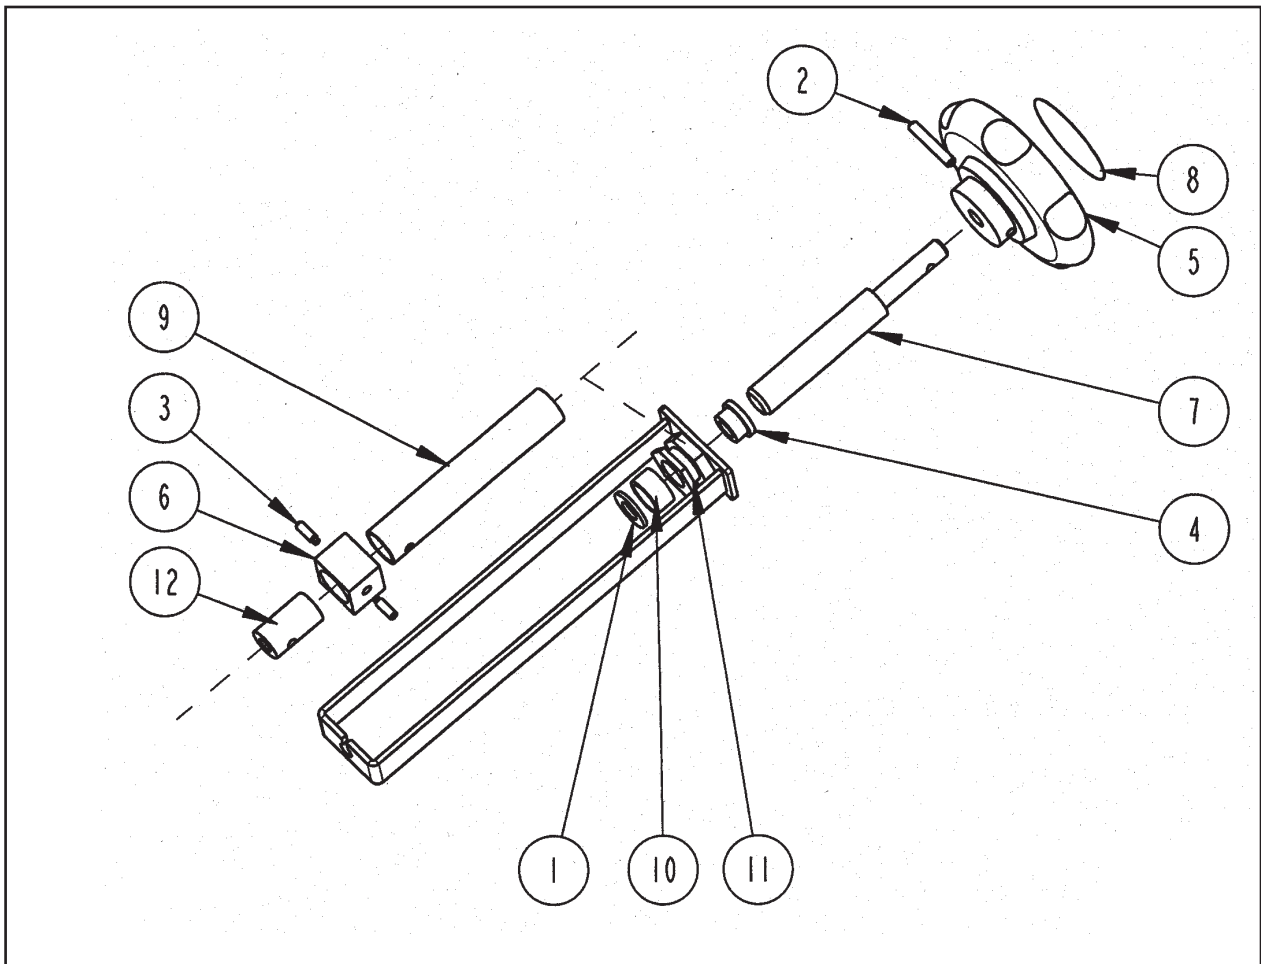

SPARE PART LIST

TREMIX Trowel G610B

Date 0603

Pos	NO	DENOMINATION	Qty
1		Spring washer FBB M6	8
2		Spring washer FBB M10	4
3		Nut M6M 10	4
4		Screw M6S 10x16 fzb	4
5		Screw M6S 6x30 fzb	8
6		Carriage bolt MVBF 10x35 fzb	4
7	001905	Grease nipple	4
8	048968	Set of 4 blades	1
9	033081	Floating disc	1
10	033026	Hub	1
11	033027	Blade shaft	4
12	033030	Blade ring	1

SPARE PART LIST

Date 0603		TREMIX Trowel G610B		
Pos	NO	DENOMINATION		Qty
1		Screw	MC6S 8x80 fzb	1
2		Screw	MRX 6x14 fzb	4
3		Socket screw	S6SS 6x8 fzb	1
4	002421	Cyl. bolt		1
5	002422	Cyl. bolt		1
6	002817	Lock washer		2
7	048946	Geared disc		1
8	048987	Lever bracket		1
9	033058	Arm		1
10	048939	Nut		1
11	048944	Wire bracket		1
12	048993	Latch		1
1		Washer	BRB 10.5x21x2 fzb	1
2		Spring pin	FRP 5x30	1
3		Socket screw	T&SS 5x12 fzb	2
4	000039	Flange bearing		1
5	045837	Knob		1
6	045839	Guide		1
7	045840	Adjustment screw		1
8	045902	Decal throttle lever		1
9	046343	Adjustment nut		1
10	047866	Distance sleeve		1
11	048998	Bearing bracket		1
12	048999	Nipple		1