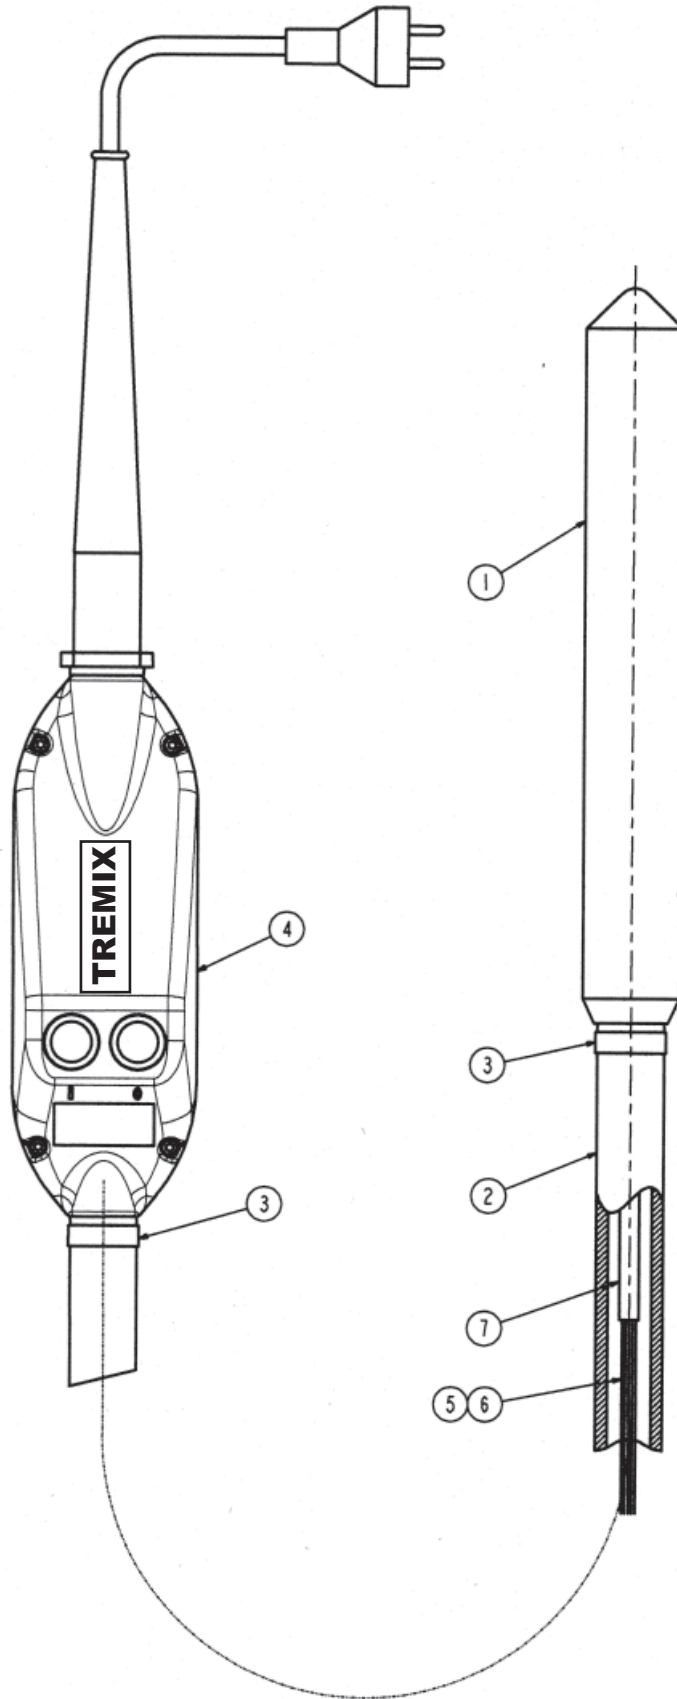

SPARE PARTS LIST

Tremix Poker **ELECTROVIB**

TREMIX®

SPARE PART LIST

TREMIX Poker ElectroVib

Date 0508

Pos	NO		DENOMINATION
ELECTROVIB 40 P/N 367291			
1	187227	1	Vibrating element
2	366152	5m	Hose*
3	184354	2	Clamp
4	137355	1	Electronical converter cpl (with cable and plug)
4	137396	1	Electronical converter cpl (without cable and plug)
5	186523	6m	Wire (3x)*
6	900061	6.5m	Ground wire*
7	101697	0,55m	Red hose*
ELECTROVIB 48 P/N 137292			
1	187228	1	Vibrating element
2	366152	5m	Hose*
3	184354	2	Clamp
4	137355	1	Electronical converter cpl (with cable and plug)
4	137396	1	Electronical converter cpl (without cable and plug)
5	186523	6m	Wire (3x)*
6	900061	6.5m	Ground wire*
7	101697	0,55m	Red hose*
ELECTROVIB 56 P/N 137294			
1	187229	1	Vibrating element
2	366152	5m	Hose*
3	184354	2	Clamp
4	137355	1	Electronical converter cpl (with cable and plug)
4	137396	1	Electronical converter cpl (without cable and plug)
5	186523	6m	Wire (3x)*
6	900061	6.5m	Ground wire*
7	101697	0,55m	Red hose*
ELECTROVIB 65 P/N 137295			
1	187473	1	Vibrating element
2	366152	5m	Hose*
3	184354	2	Clamp
4	137355	1	Electronical converter cpl (with cable and plug)
4	137396	1	Electronical converter cpl (without cable and plug)
5	186523	6m	Wire (3x)*
6	900061	6.5m	Ground wire*
7	101697	0,55m	Red hose*

* The P/N corresponds to 1m length.

SPARE PART LIST

SPARE PART LIST

TREMIX Poker Electro vib

Date 0508

Pos	NO		DENOMINATION
-----	----	--	--------------

OPERATING ELECTRICAL CONVERTER CPL

Electrovib 230V
P/N 137356