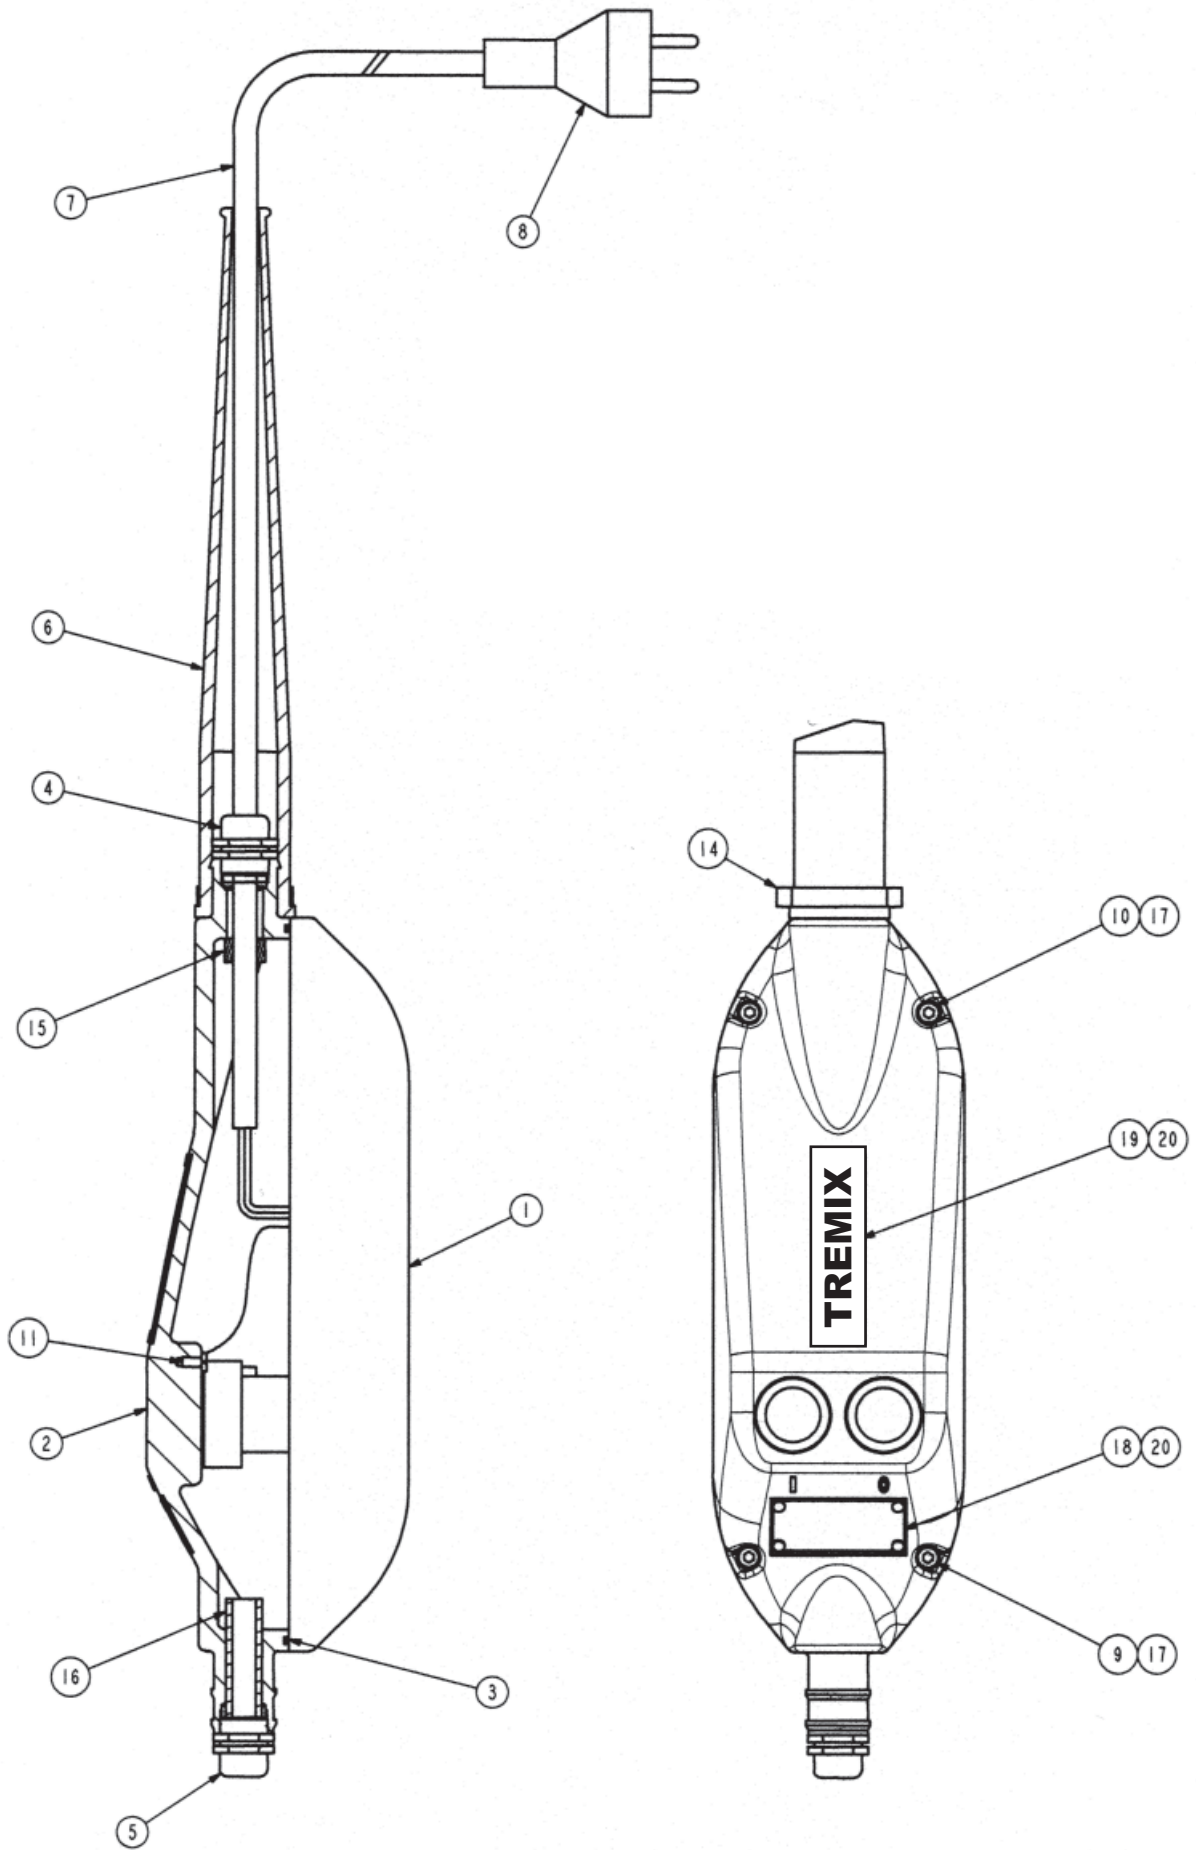

SPARE PART LIST

TREMIX Poker Electro vib

Date 0508

Pos	NO		DENOMINATION

OPERATING ELECTRICAL CONVERTER CPL

Electrovib 230V
P/N 137356

1	368380	1	Converter cpl
	368715	1	*Converter
	368708	1	*Green switch
	368709	1	*Red switch
	960066	5	*Connector
2	368655	1	Cover
3	368681	1	Oring
4	368682	1	Gland
5	368683	1	Gland
6	107829	1	Cable sleeve
7	137306	1	Cable+plug
	363809	15m	*Cable
8	360242	1	*Plug
9	368685	2	Screw
10	368684	2	Screw
11	185914	2	Brass screw
12	900061	0,3m	Wire
13	960065	4	Terminal
14	102392	1	Clamp
15	313055	1	Clamp
16	101697	0,1m	Red hose
17	606002	4	Washer
18	368686	1	Sign plate
19	368687	1	Logo plate
20	101663	8	Drive screw
22	186016	2	Clamp

*Parts marked are included in above subassembly.

SPARE PART LIST